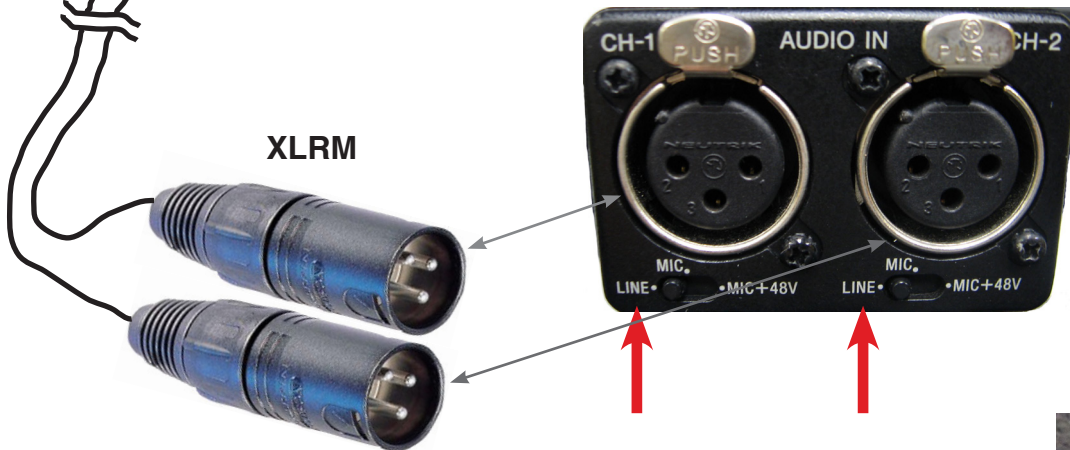

SOUND DEVICES 722 to CAMERA

left panel

TA

XLRM

set to 5 - the little bump thing
tape over them