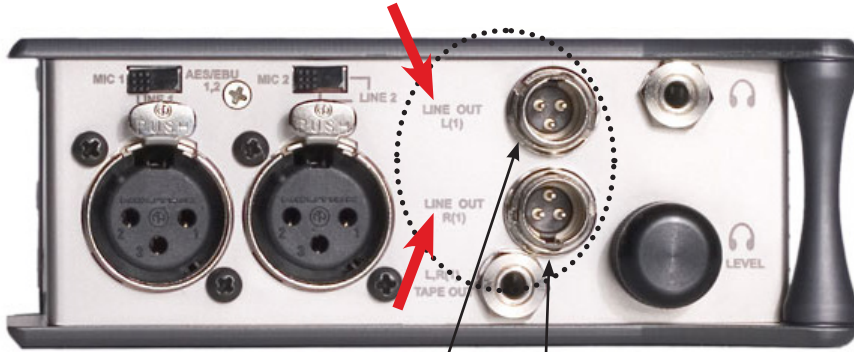

SOUND DEVICES 722 to CAMERA

left panel

TA

XLRM

set to 5 - the little bump thing
tape over them