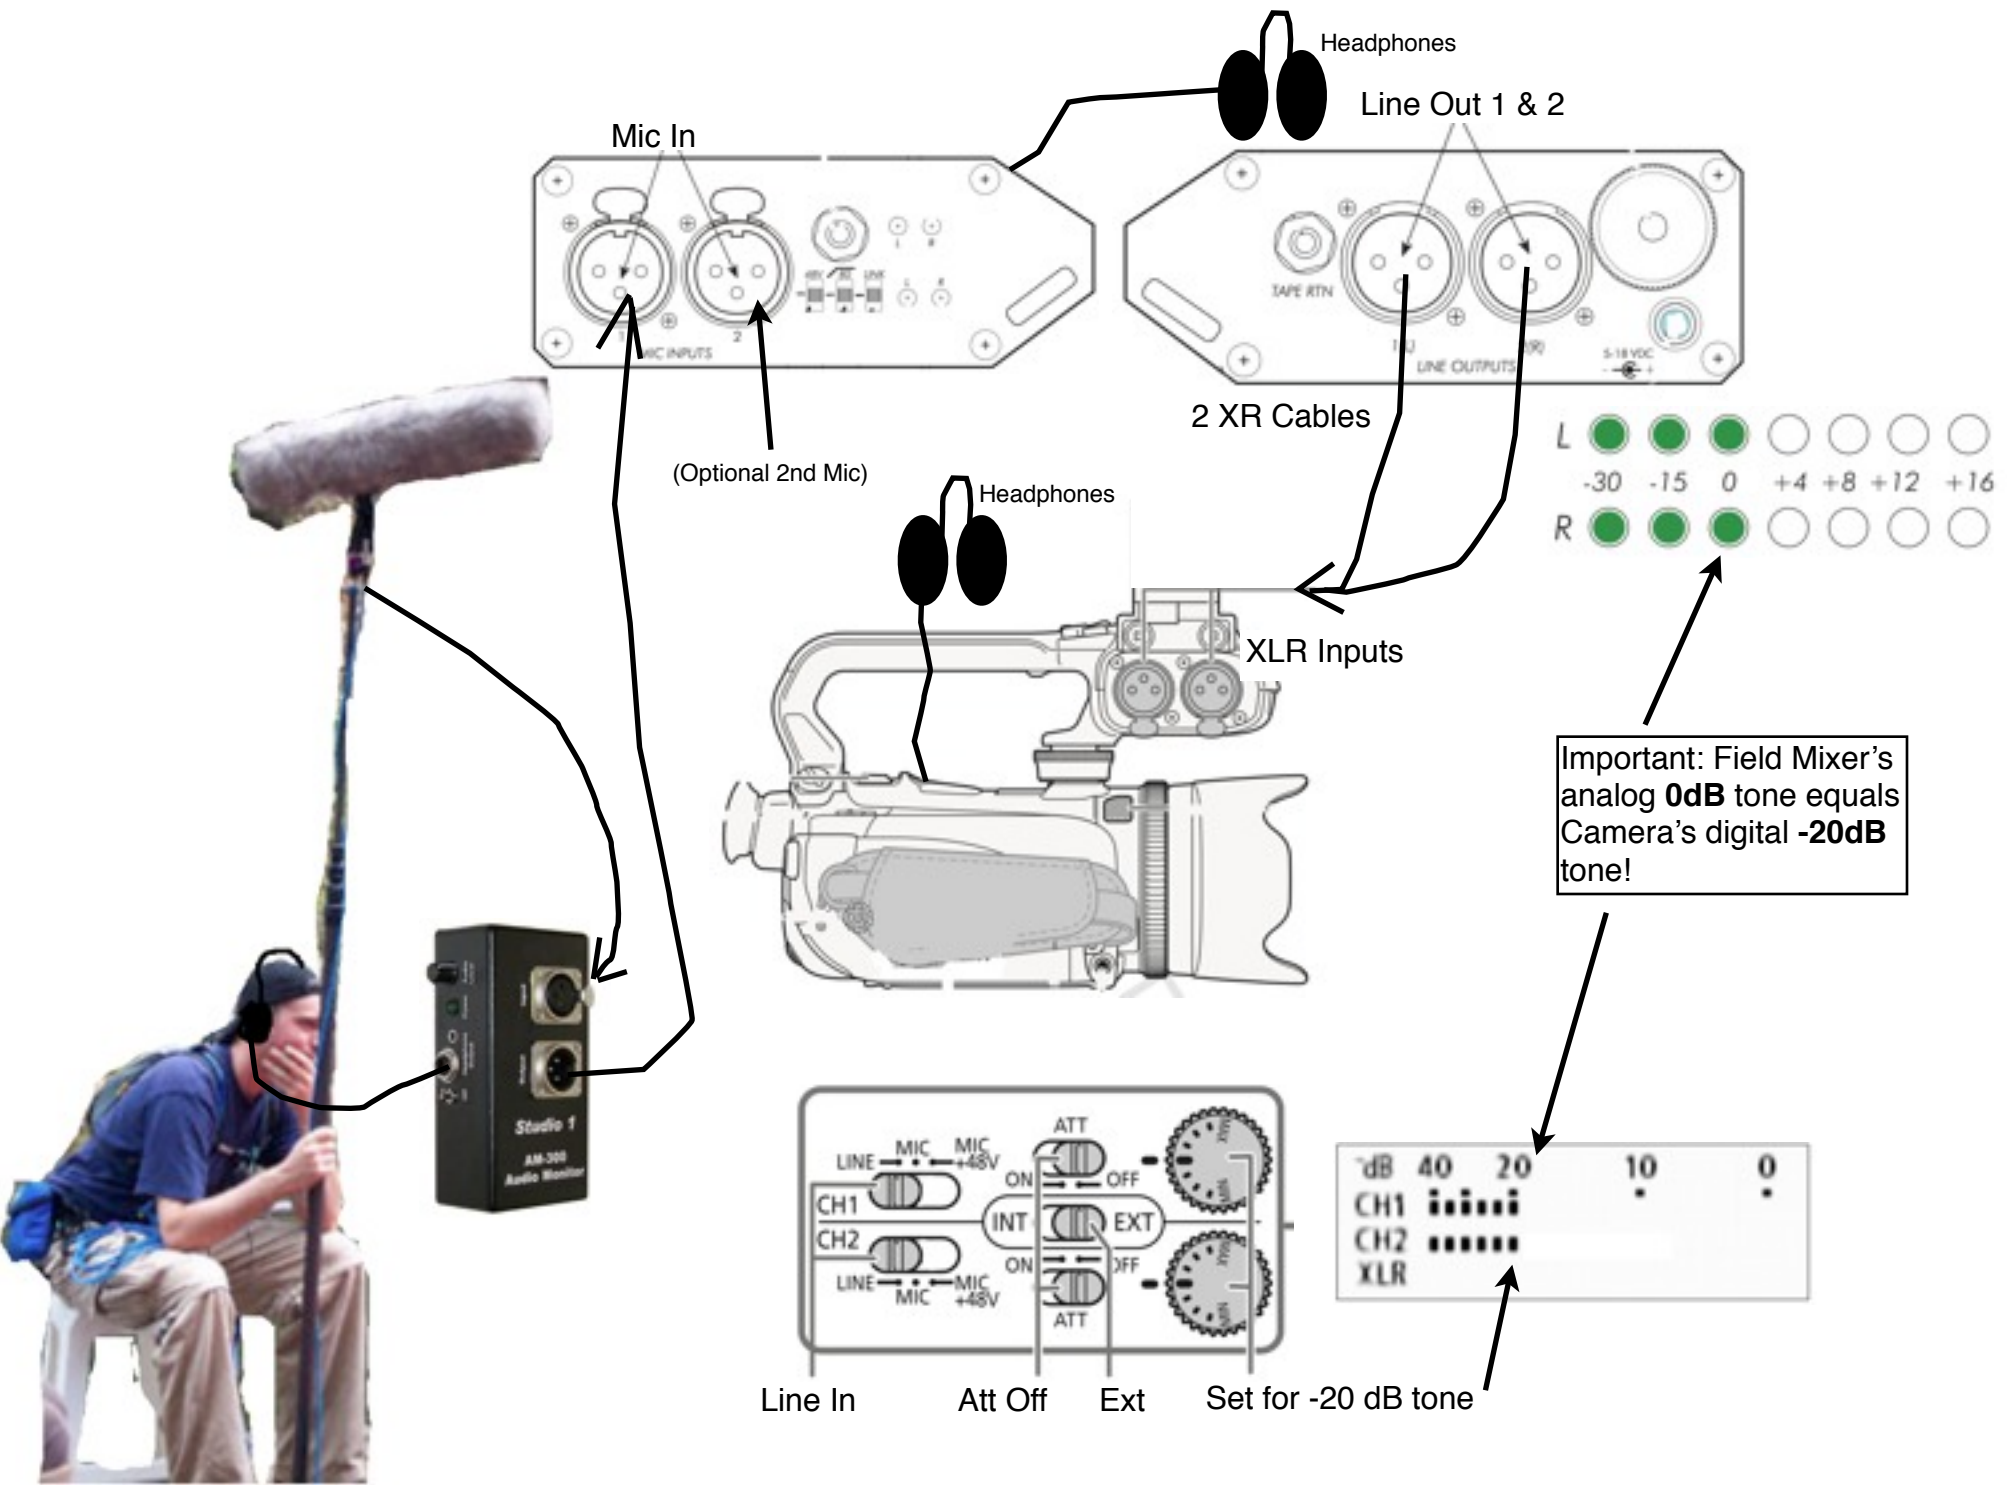

Recording Sound on Camera via Field Mixer

Important: Field Mixer's analog **0dB** tone equals Camera's digital **-20dB** tone!