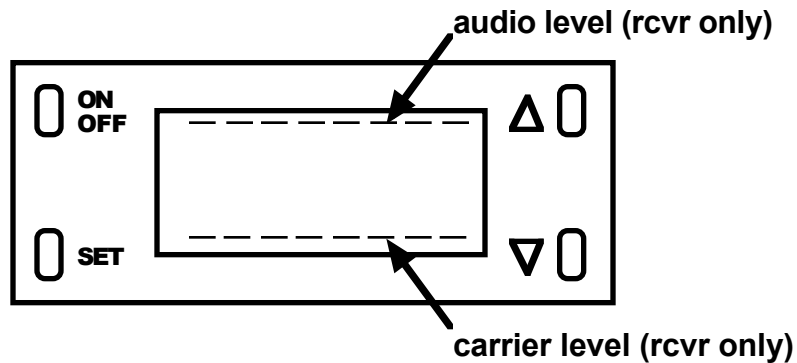

SENNHEISER eW100 WIRELESS SYSTEMS

Menu Item		Transmitter	Receiver
Ch 5xx.xxx	selects channel OR displays frequency presets	Ch 001 - Ch 004 (freq) (freq)	Ch 001 - Ch 004 (freq) (freq)
SenSit	adjusts mic sensitivity	0 dB -10 dB -20 dB -30 dB	NA
SqELCH	reduces receiver output when transmitter signal is weak or transmitter is turned off	NA	0 dB to 30 dB in 5 dB increments
DISPL	toggles display	ChAnnL FrEqu	ChAnnL FrEqu
tunE	tunes the frequency of the currently selected channel	518.000 MHz to 550.000 MHz in .025 MHz increments	518.000 MHz to 550.000 MHz in .025 MHz increments
Loc	locks settings	on OFF	on OFF